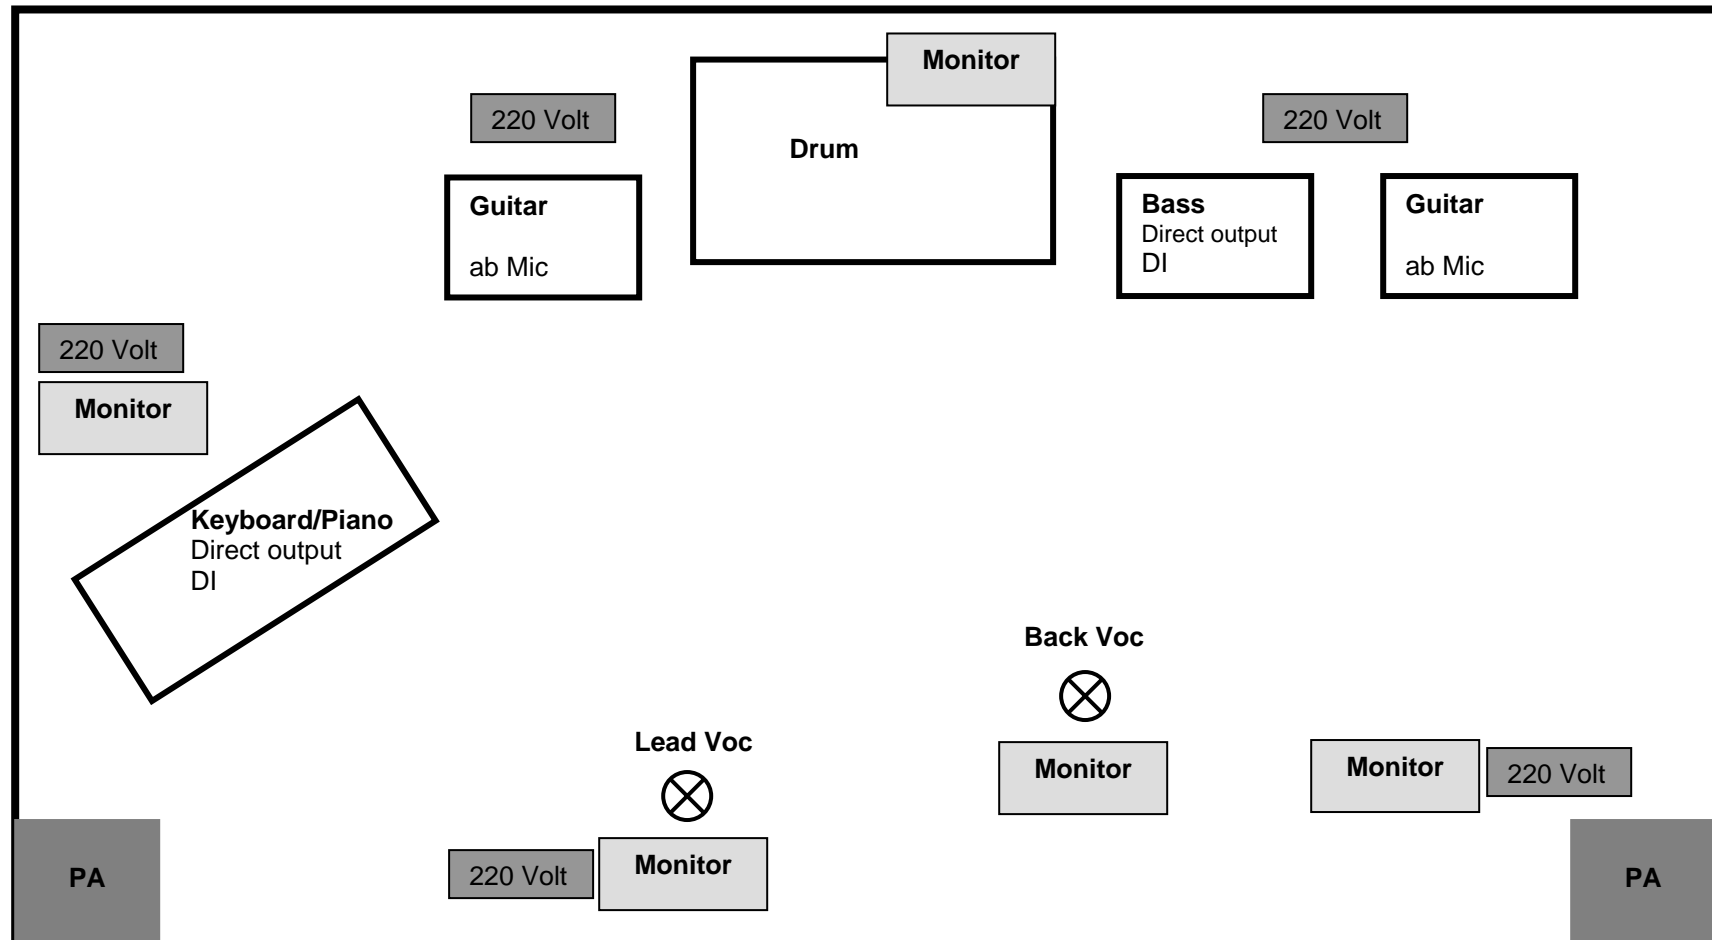

# Stageplan - the hardcore bluesband

w w w . b l u e s b a n d . c h

the hardcore bluesband  
Management: Roli Gerber  
Bürenstrasse 38  
CH-3297 Leuzigen

Tel: +41 (0)79 251 27 10  
www.bluesband.ch  
roli@bluesband.ch

<b>Input</b>	<b>Microphone/DI</b>
<b>Drum</b>	
Kick	SM 91 / Beta 52
Snare	SM 57
Hi Hat	SM 81
Tom	SM 98
Tom	SM 98
Tom	SM 98
OH L	SM 81
OH R	SM 81
<b>Bass</b>	
Bass DI	DI
<b>Guitar</b>	
Guitar 1	SM 57
Guitar 2	SM 57
<b>Piano</b>	
Piano DI	DI
<b>Vocals</b>	
Lead Vocals	SM 58
Backing Vocals	SM 58